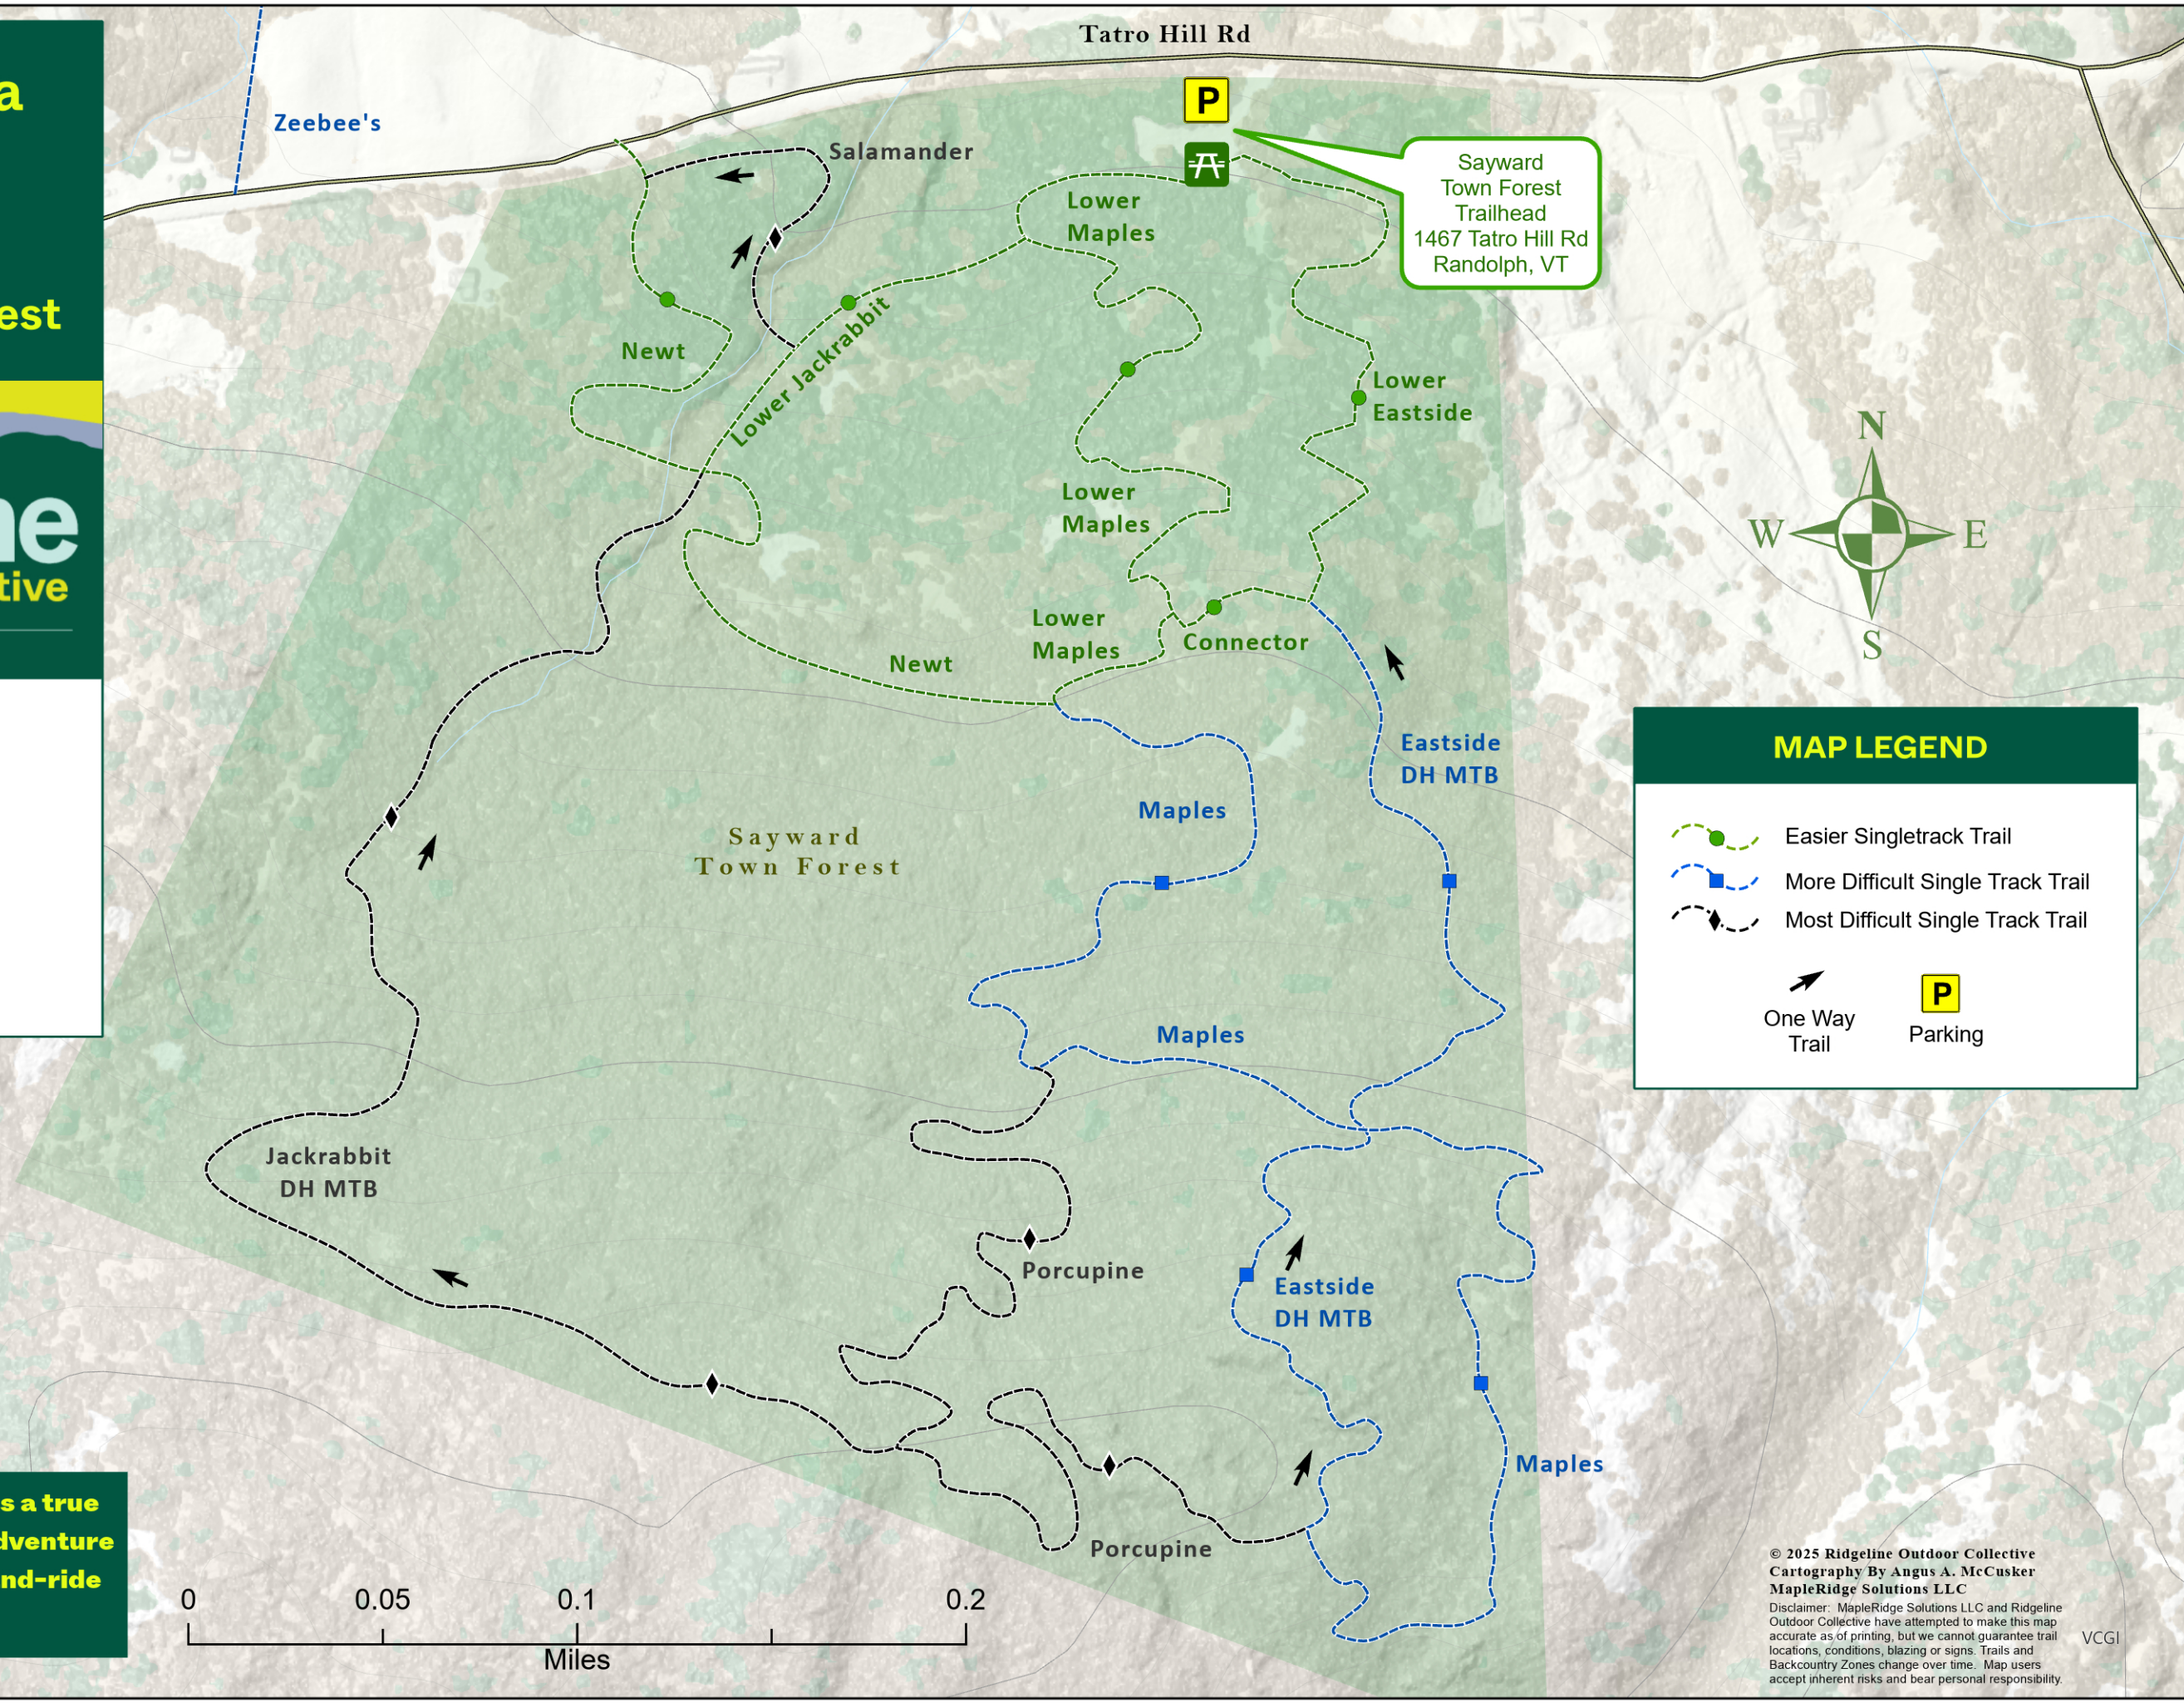

Randolph Area trails

Sayward Town Forest

Ridgeline
Outdoor Collective

In the Heart of Vermont

VERMONT MOUNTAIN BIKE ASSOC.
SINCE 1997

The Sayward Town Forest has a true backcountry feel. A rugged adventure awaits on this natural rake-and-ride style trail network.

Sayward Town Forest Trailhead
1467 Tatro Hill Rd
Randolph, VT

MAP LEGEND

- Easier Singletrack Trail
- More Difficult Single Track Trail
- Most Difficult Single Track Trail
- One Way Trail
- Parking

© 2025 Ridgeline Outdoor Collective
Cartography By Angus A. McCusker
MapleRidge Solutions LLC
Disclaimer: MapleRidge Solutions LLC and Ridgeline Outdoor Collective have attempted to make this map accurate as of printing, but we cannot guarantee trail locations, conditions, blazing or signs. Trails and Backcountry Zones change over time. Map users accept inherent risks and bear personal responsibility.